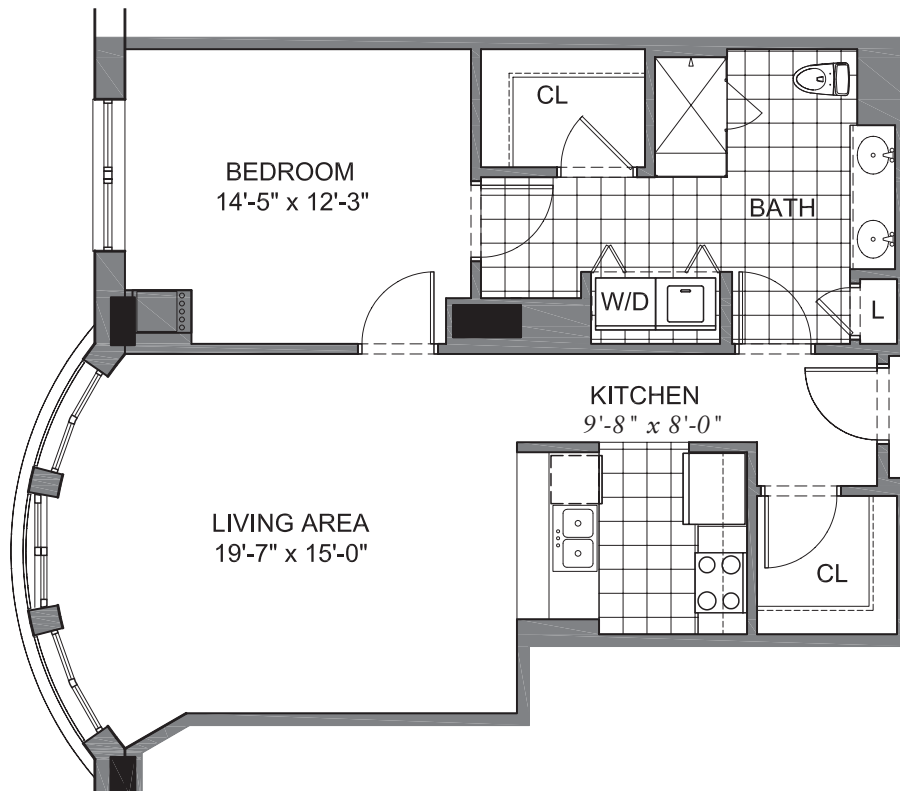

KEY PLAN

THE ZEPHYR *symbolizes "sincerity"*

One Bedroom - One Bath - 916 Square Feet

Residence Numbers: 261, 361, 461, 561, 661, 761, 861, 961, 1061

450 Davis Street, Evanston, Illinois 60201 | (847) 492.7400

Plans and specifications are subject to change without notice. Areas are approximate.