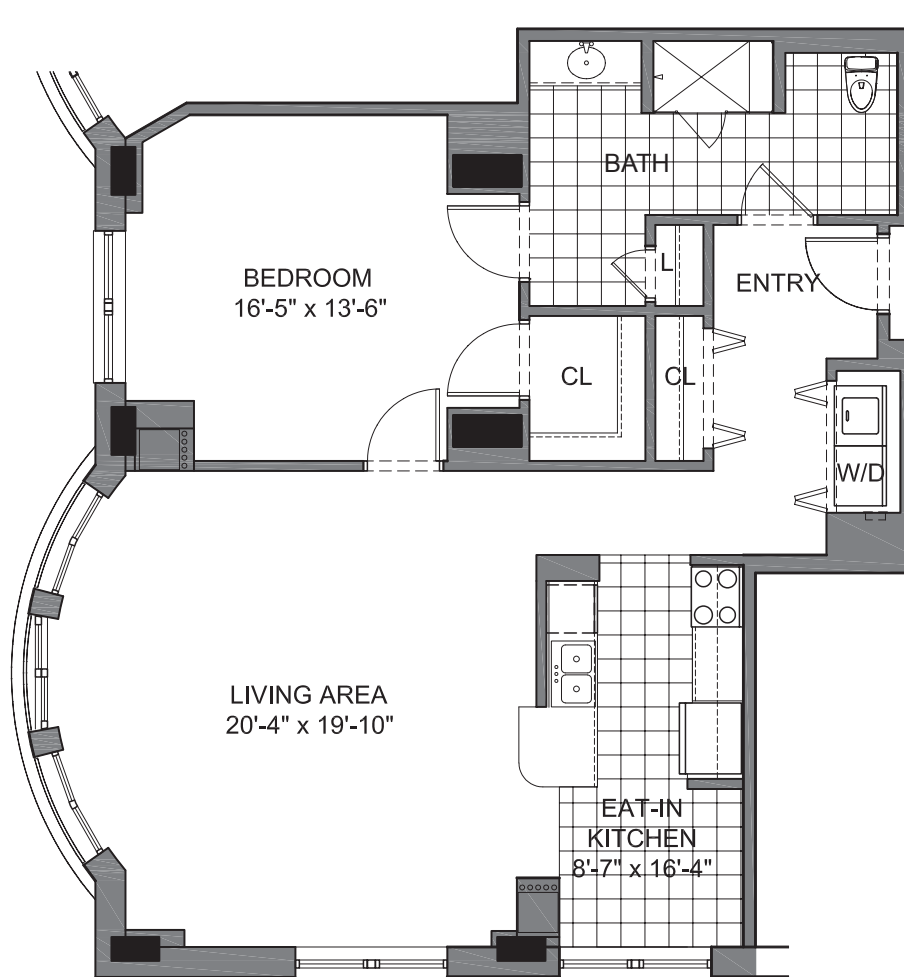

KEY PLAN

**THE OLEANDER** *symbolizes "beauty and grace"*

One Bedroom - One Bath - 1,155 Square Feet

Residence Numbers: 263, 363, 463, 563, 663, 763, 863, 963, 1063

450 Davis Street, Evanston, Illinois 60201 | (847) 492.7400  
 Plans and specifications are subject to change without notice. Areas are approximate.